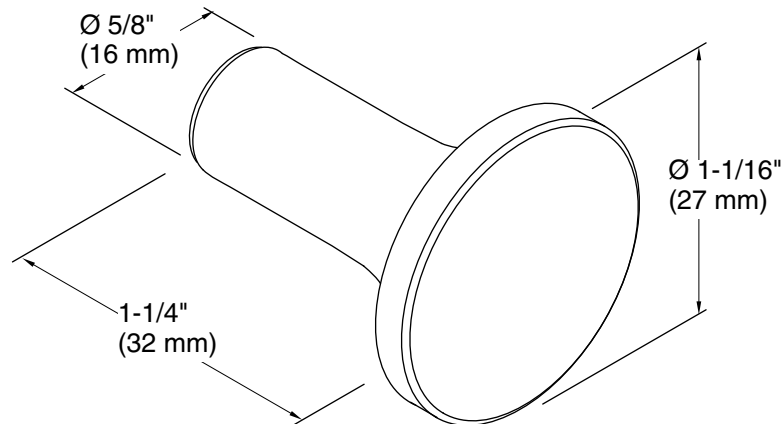

Technical Information

All product dimensions are nominal.

Material: Metal

Notes

Install this product according to the installation guide.